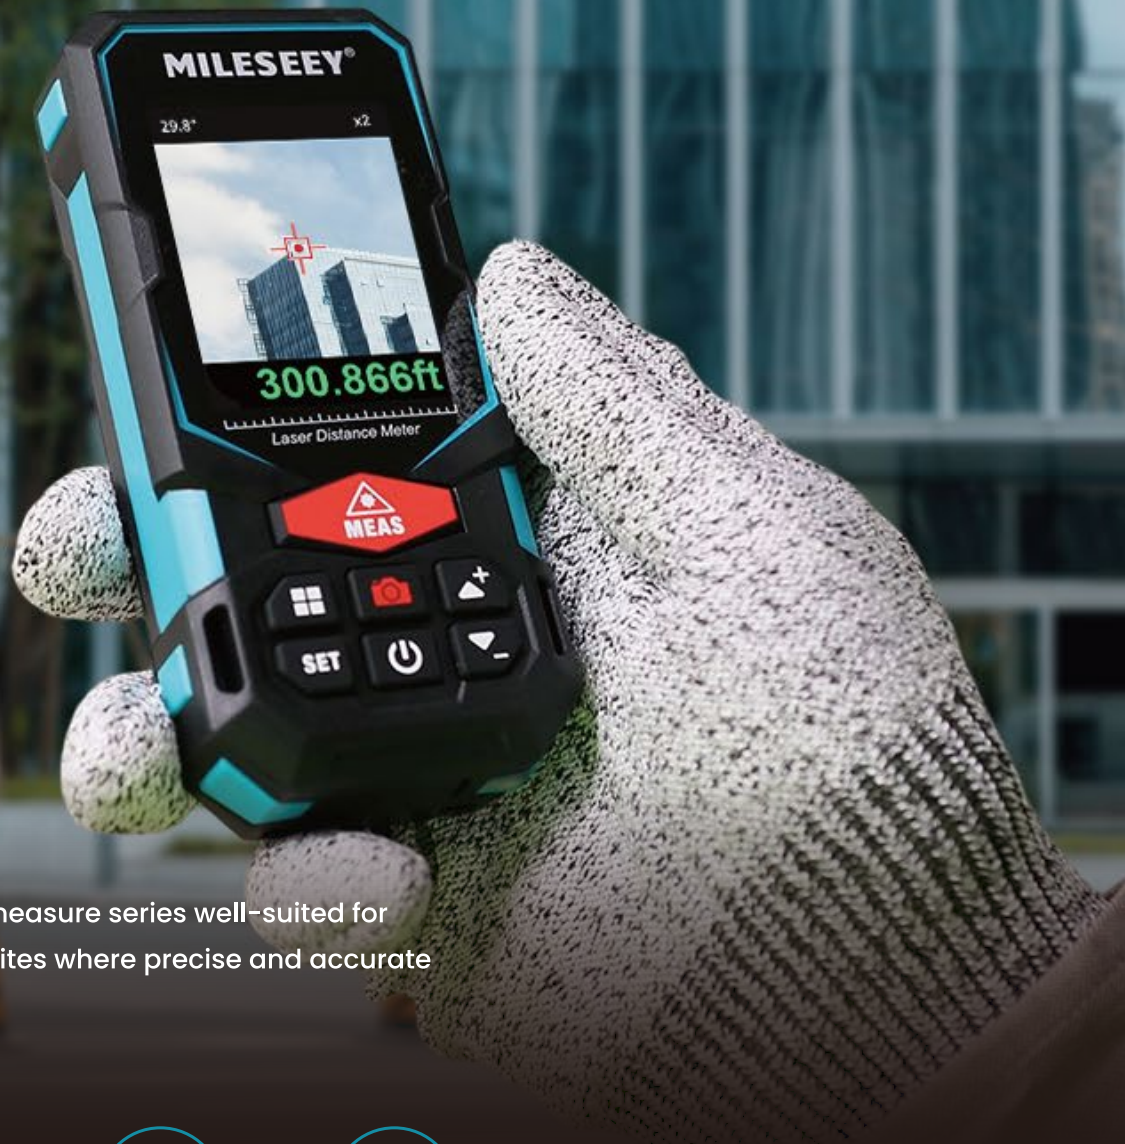

S20

LASER MEASURE

A cutting-edge 330ft laser measure series well-suited for large and complicated job sites where precise and accurate measurements are crucial.

Viewfinder Camera

Point-to-point Measurement

Wall Area

IP65 Protection

S20 (Camera version)

- Range: 330ft(100m)
- Accuracy: 1/16"(2mm)
- Viewfinder Camera
- Built-in 360° Inclinometer
- IP65
- Bluetooth Transmission

- L * W * H: 120*56.5*28mm
- WEIGHT: 140g

With a total of 14 measurement modes, Intellipivot p2p technology & App connectivity, IP 65 protection, drop tested at 1 meter, a bright LCD screen, and an extra-long range at up to 330ft(100m), the Mileseeey S20 camera version is truly crafted for professionals to measure tasks on outdoor complicated job sites that require a high performance robust laser distance measure.

Equipped with a vibrant 2.4" color IPS display, the S20 color screen version laser measure delivers stunning images and comfortable colors. The IPS display ensures clear measurements, even under adverse lighting conditions.