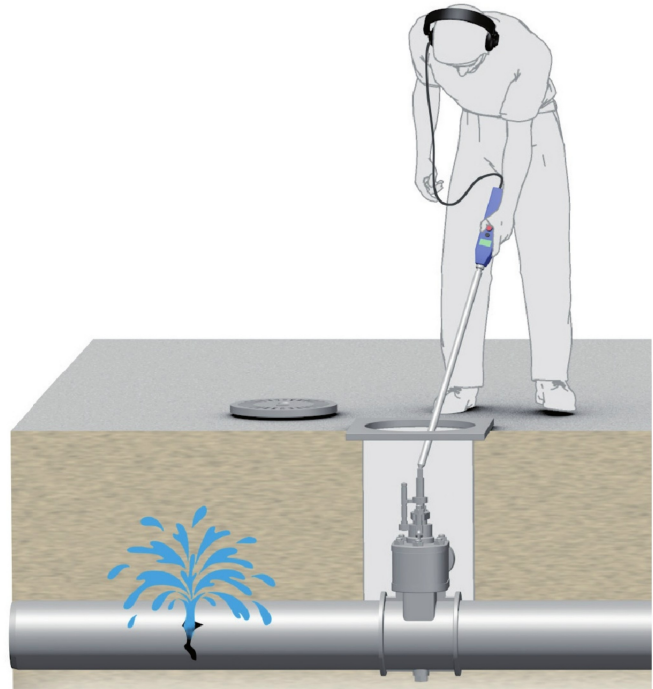

Fittings
In-house installations
House connections

PINPOINTING
CORRELATION
PRELOCATING
PIPE SEARCHING
MONITORING

Aqua M50

Compact device to prelocate a leakage

QUICKLY AND RELIABLY PRELOCATING THANKS TO COMPACT DESIGN

EASY-TO-OPERATE WITH ONE HAND

HIGHLY SENSITIVE PIEZO-CERAMIC VIBRATION PICK-UP

LOW-NOISE QUALITY AMPLIFIER

DIGITAL NOISE LEVEL INDICATION - NUMERIC 0-999

FAST
GROUPE CLAIRE

STANDARD SOLUTIONS

EQUIPMENT

APPLICATION

- Prelocating on plastic and non-metal pipes
- Prelocating with contact tip and extensions