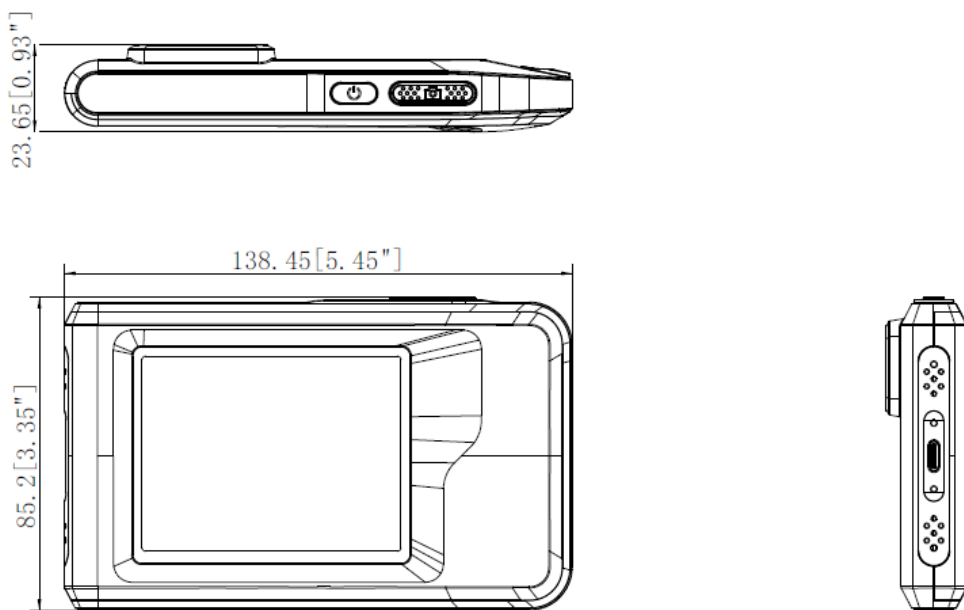

Storage Temperature Range	-20°C to 60°C (-4°F to 140°F)
Relative Humidity	< 95% non-condensing
Weight	Approx. 218 g (0.481 lb)
Dimension	138.45 mm × 85.2 mm × 23.6 mm (5.45" × 3.35" × 0.93")
Tripod Mounting	UNC ¼"-20

Available Model

PocketE

Dimension

Unit: mm[inch]

COMPLIANCE NOTICE: The thermal series products might be subject to export controls in various countries or regions, including without limitation, the United States, European Union, United Kingdom and/or other member countries of the Wassenaar Arrangement. Please consult your professional legal or compliance expert or local government authorities for any necessary export license requirements if you intend to transfer, export, re-export the thermal series products between different countries.